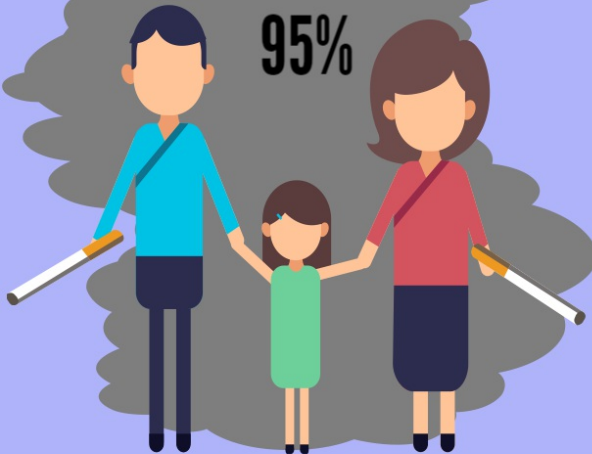

We voted: Smoking

Our Research

81%
said smoking
affects them
a little
or a lot

Smoking should
be banned:

Around children
School premises
Parks

Q4 Smoking should be banned because

Answered: 89 Skipped: 1

Harms Life Affect Kids Kill Bad for Your Health
Lungs Breathing Smoking Hurt Children
Effect

E-cigarettes should be banned

67% Agree

Age 21 to smoke
63%

Adults should NOT smoke around children

95%

Q8 How does it make you feel if someone in your family smokes around you?

Worried Stinks Breathing Horrible Sad
Not Happy Makes Lungs Smoking Healthy
Upset Hurt Smell